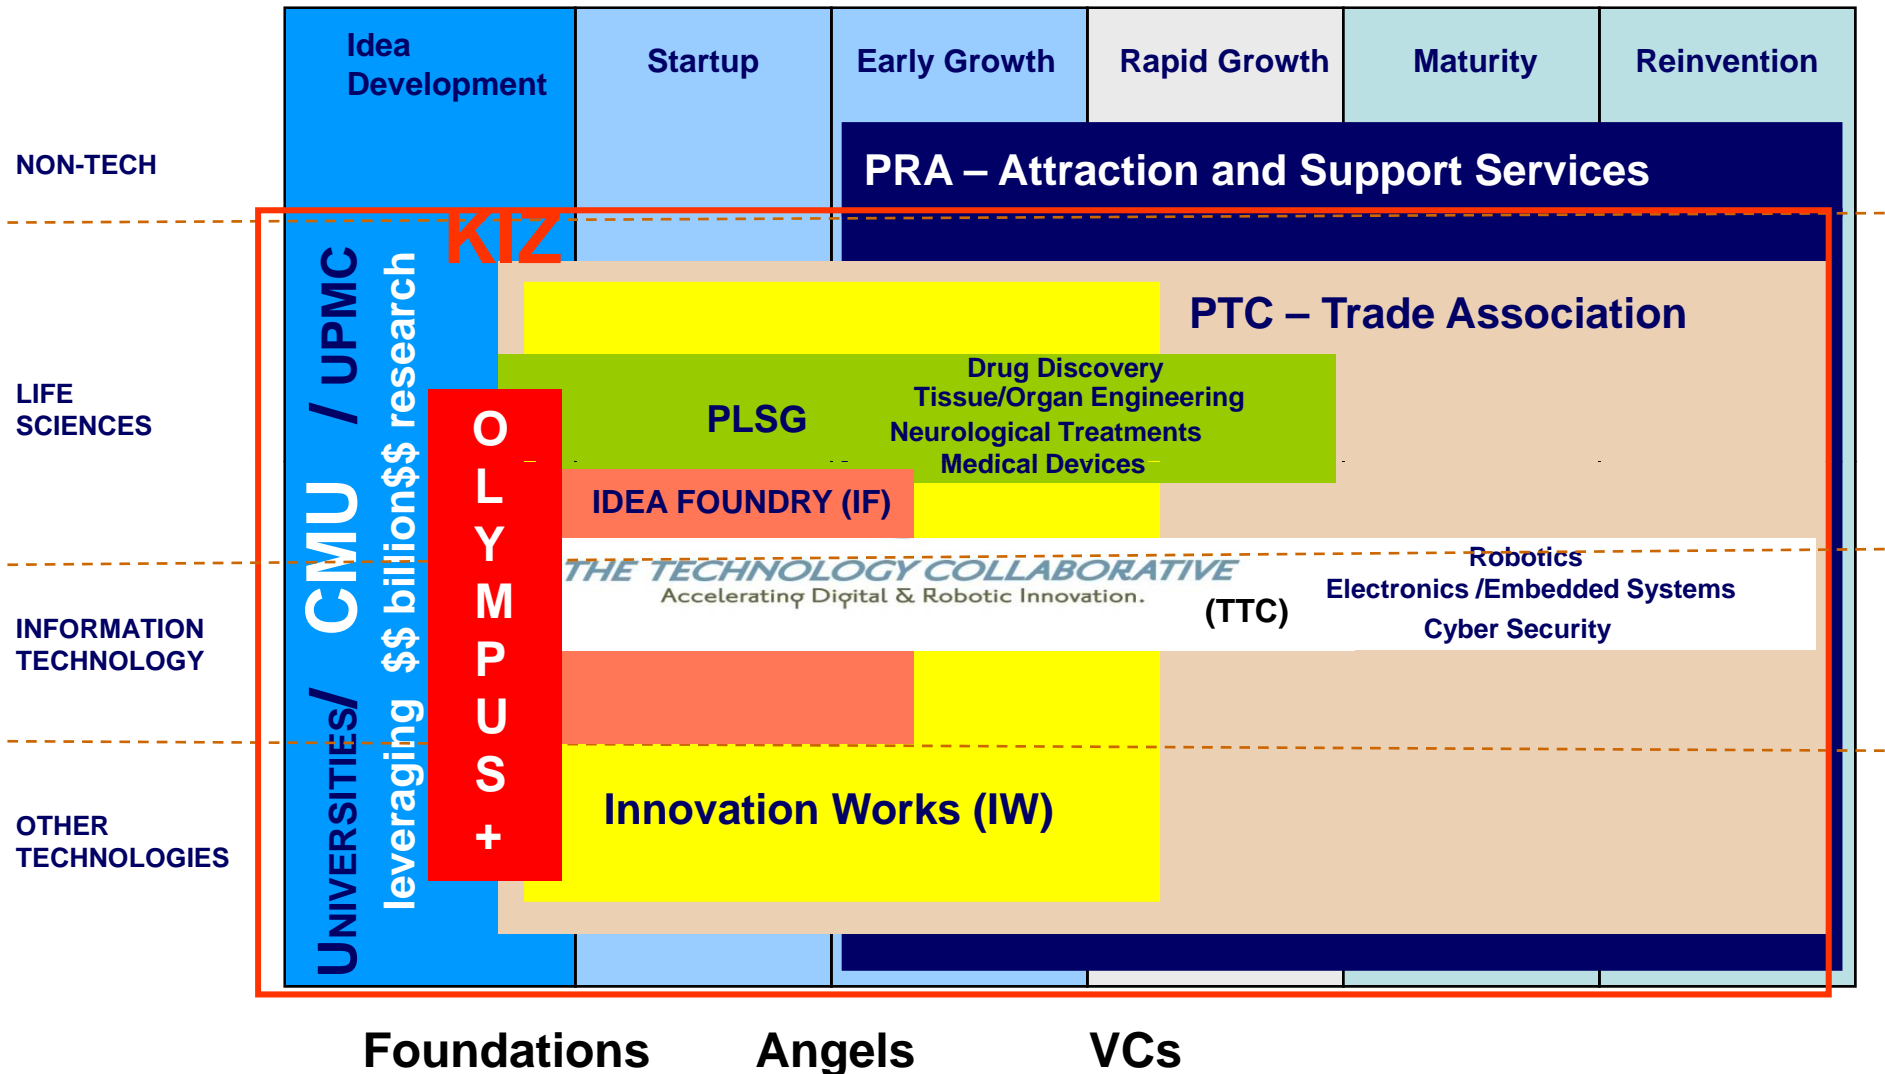

Pittsburgh Technology Innovation Community

PRA=Pgh Regional Alliance, PTC=Pgh Technology Council, PLSG= Pgh Life Sciences Greenhouse
 KIZ = Keystone Innovation Zone (NB. This diagram is a modification of a TTC slide)